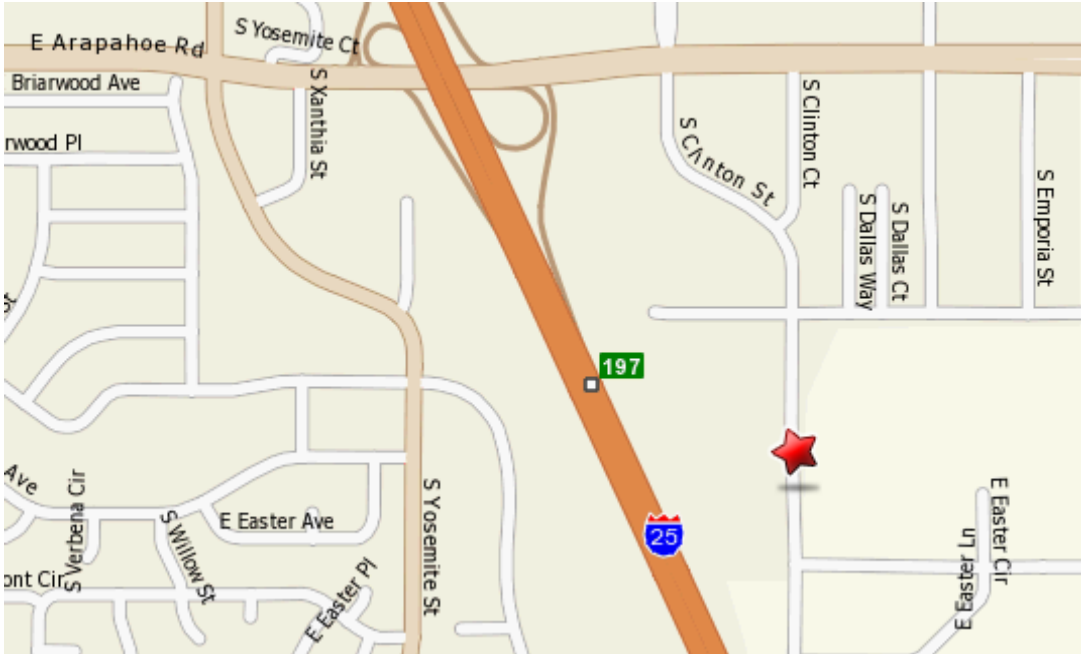

Sheraton Denver Tech Center (Transfer Guide Discussions)
7007 South Clinton Street
Englewood, CO 80112
(866) 716-8134

General Directions to the Sheraton DTC:

From Denver International Airport

Take Interstate 70 West to Interstate 225 South to Interstate 25 South. Exit on to Arapahoe Road (Exit 197) and turn left onto Arapahoe Road. Turn right at S. Clinton Street (1st stoplight) and the hotel is 3 blocks ahead on the right.

From North

Take I-25 South and exit onto Arapahoe Road (Exit 197). Turn left onto Arapahoe Road and continue past 2 lights. Turn right onto South Clinton Street.

From West

Take I-70 East to I-25 South. Exit onto Arapahoe Road (Exit 197) and turn left onto Arapahoe Road. Continue past 2 lights and turn right onto South Clinton Street.

From South

Take I-25 North and exit onto Arapahoe Road (Exit 197). Turn right onto Arapahoe Road. Travel approximately 100 feet and turn right on South Clinton Street.

View [transportation options](#) for getting here and getting around.