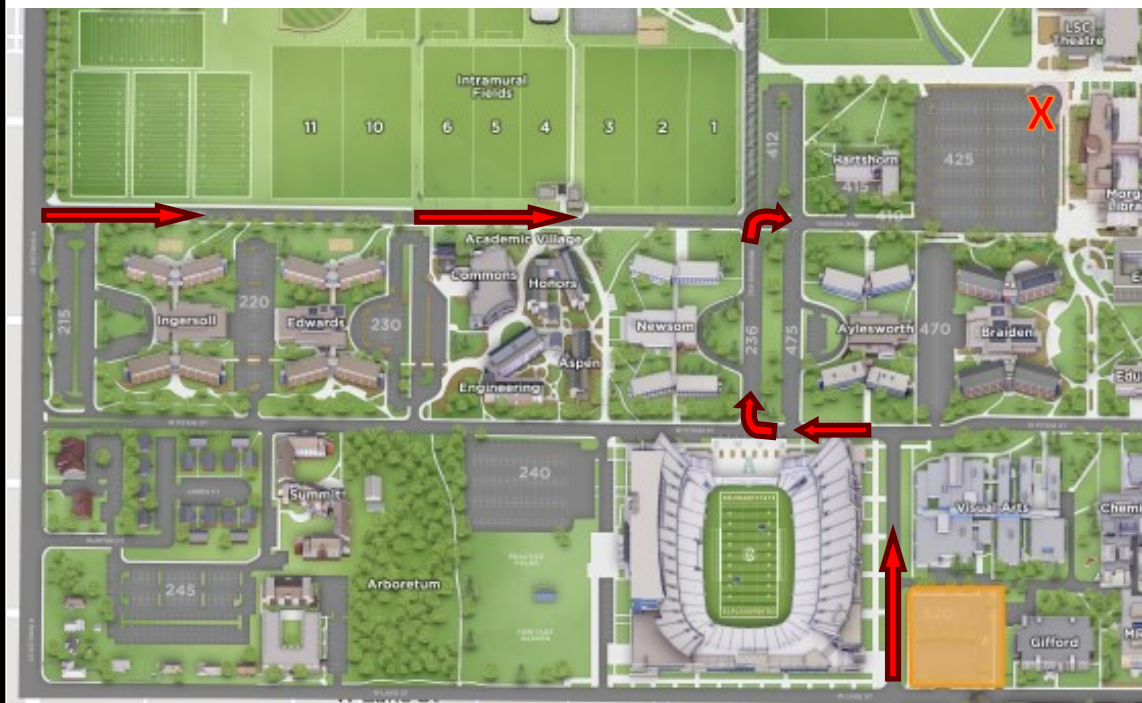

Directions to the Engineering Lot:

From Laurel Avenue (located between Shields and College Avenue), turn south onto Meldrum. Continue straight into the parking lot. The Lory Student Center is located toward the south-west corner of the lot near the bus loop.

Directions to the Morgan Library Lot:

If coming from the west—from Shields (between Prospect and Laurel), turn east onto Hughes Way. The Parking Lot is straight ahead, the student center is located toward the north-east corner of the lot.

Alternatively, from Prospect, turn north onto Whitcomb. Turn west onto W. Pitkin. Turn north onto Meridian Ave. At the stop sign, turn east onto Hughes Way.